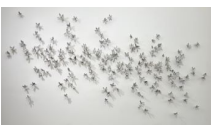

Bradley Sabin
Quartz with Pale Blue Floral Wall Installation,
2021
Ceramic
Dimensions Vary
3695