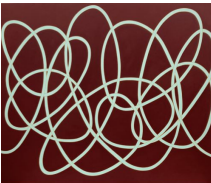

Lucy Soni
The Mellowing Year, 2021
Acrylic on canvas
60 x 72 in (152.4 x 182.9 cm)
3689
$11,500

Bradley Sabin
Red Variegated Mix, 2021
Ceramic
Two Sets, Dimensions vary (150 pieces per set)
3691
$36,000

Lucy Soni
Endless Maze, 2021
Acrylic on canvas
60 x 72 in (152.4 x 182.9 cm)
3690
$11,500